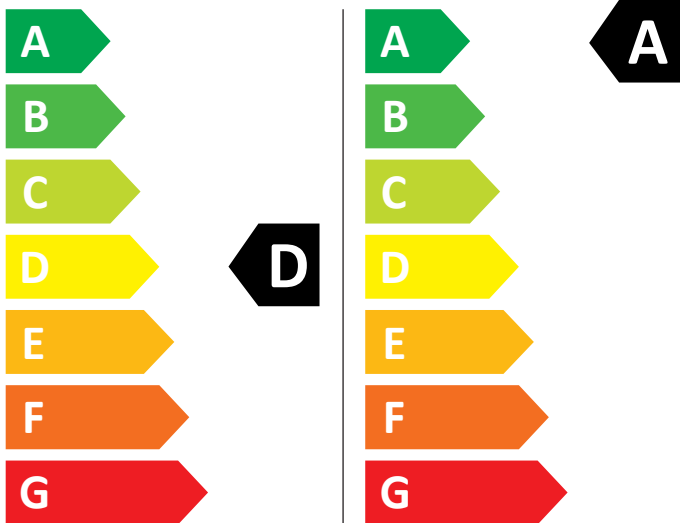

# ENERG

CORBERO

CLSH96VIN

308 kWh / 100

49 kWh / 100

6,0 kg

9,0 kg

89 L